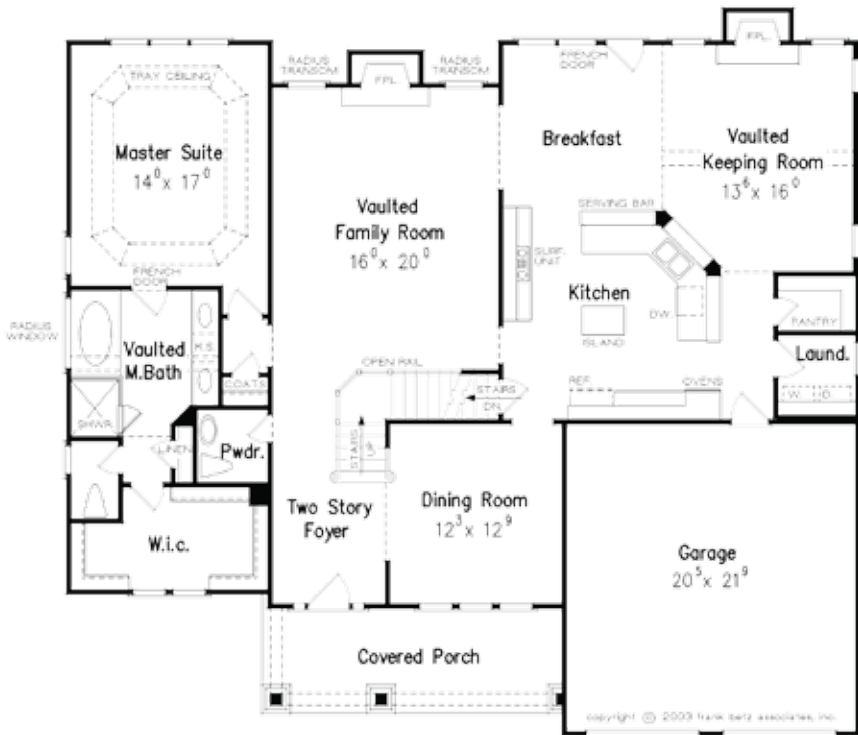

### PLAN DETAILS

- 3015 SQ FT
- 4 Bedroom
- 3.5 Bath
- Hardwoods Throughout Main Living Area
- Open Floor Plan
- Fireplace
- Vaulted Ceilings
- Optional Second Fireplace
- Bonus Room
- 2 Car Garage

MAIN FLOOR