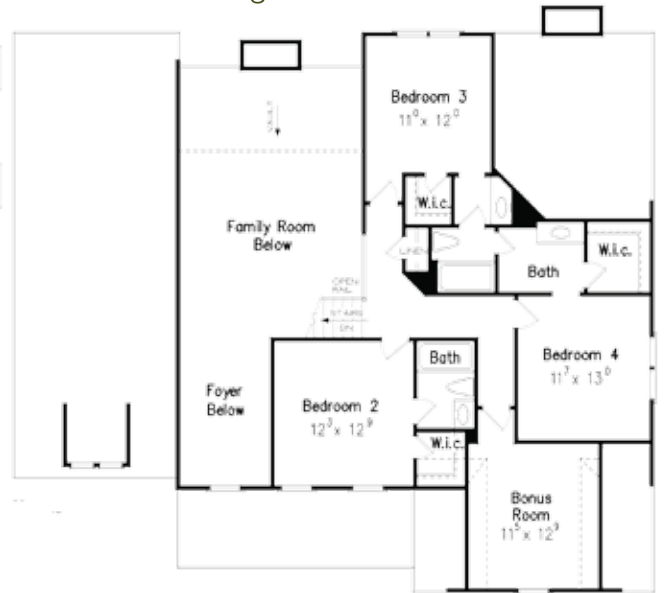

### PLAN DETAILS

- 3015 SQ FT
- 4 Bedroom
- 3.5 Bath
- Hardwoods Throughout Main Living Area
- Open Floor Plan
- Fireplace
- Vaulted Ceilings
- Optional Second Fireplace
- Bonus Room
- 2 Car Garage

MAIN FLOOR